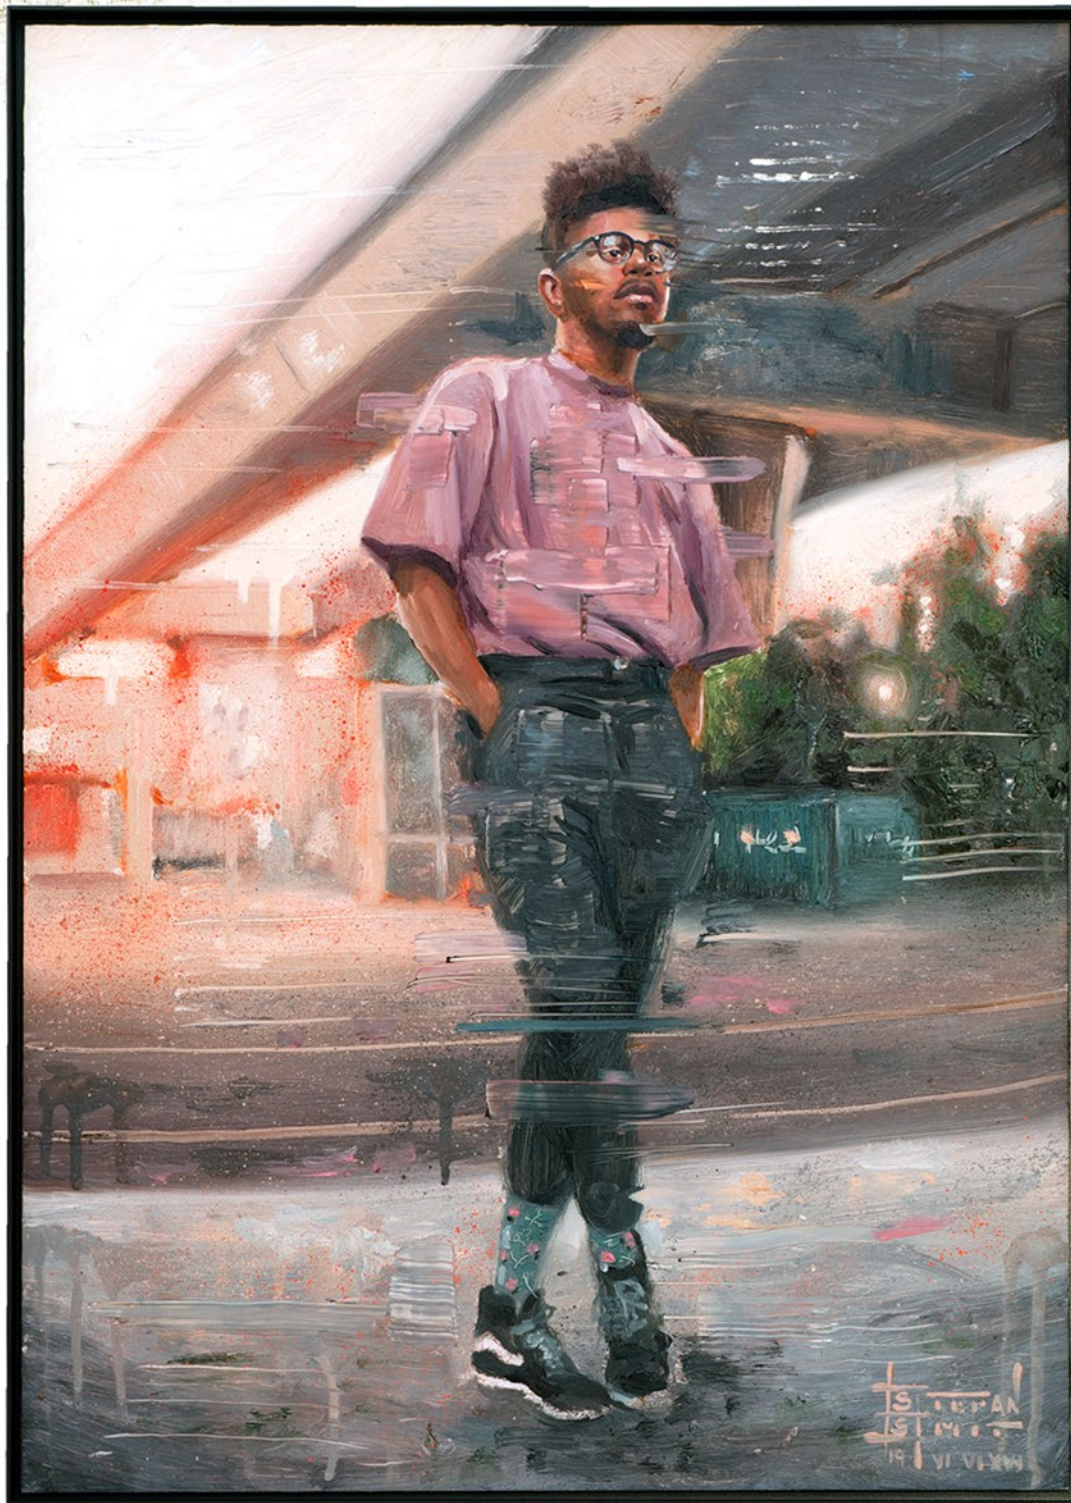

STEFAN SMIT

ARTIST

PEOPLE OF PURPOSE
CATALOGUE

'WE STAND ON THE SHOULDERS OF GIANTS'

OIL ON ARCHIVAL PANEL
395mm X 550mm

R8 900

+27 76 119 0721

art@stefansmit.co.za